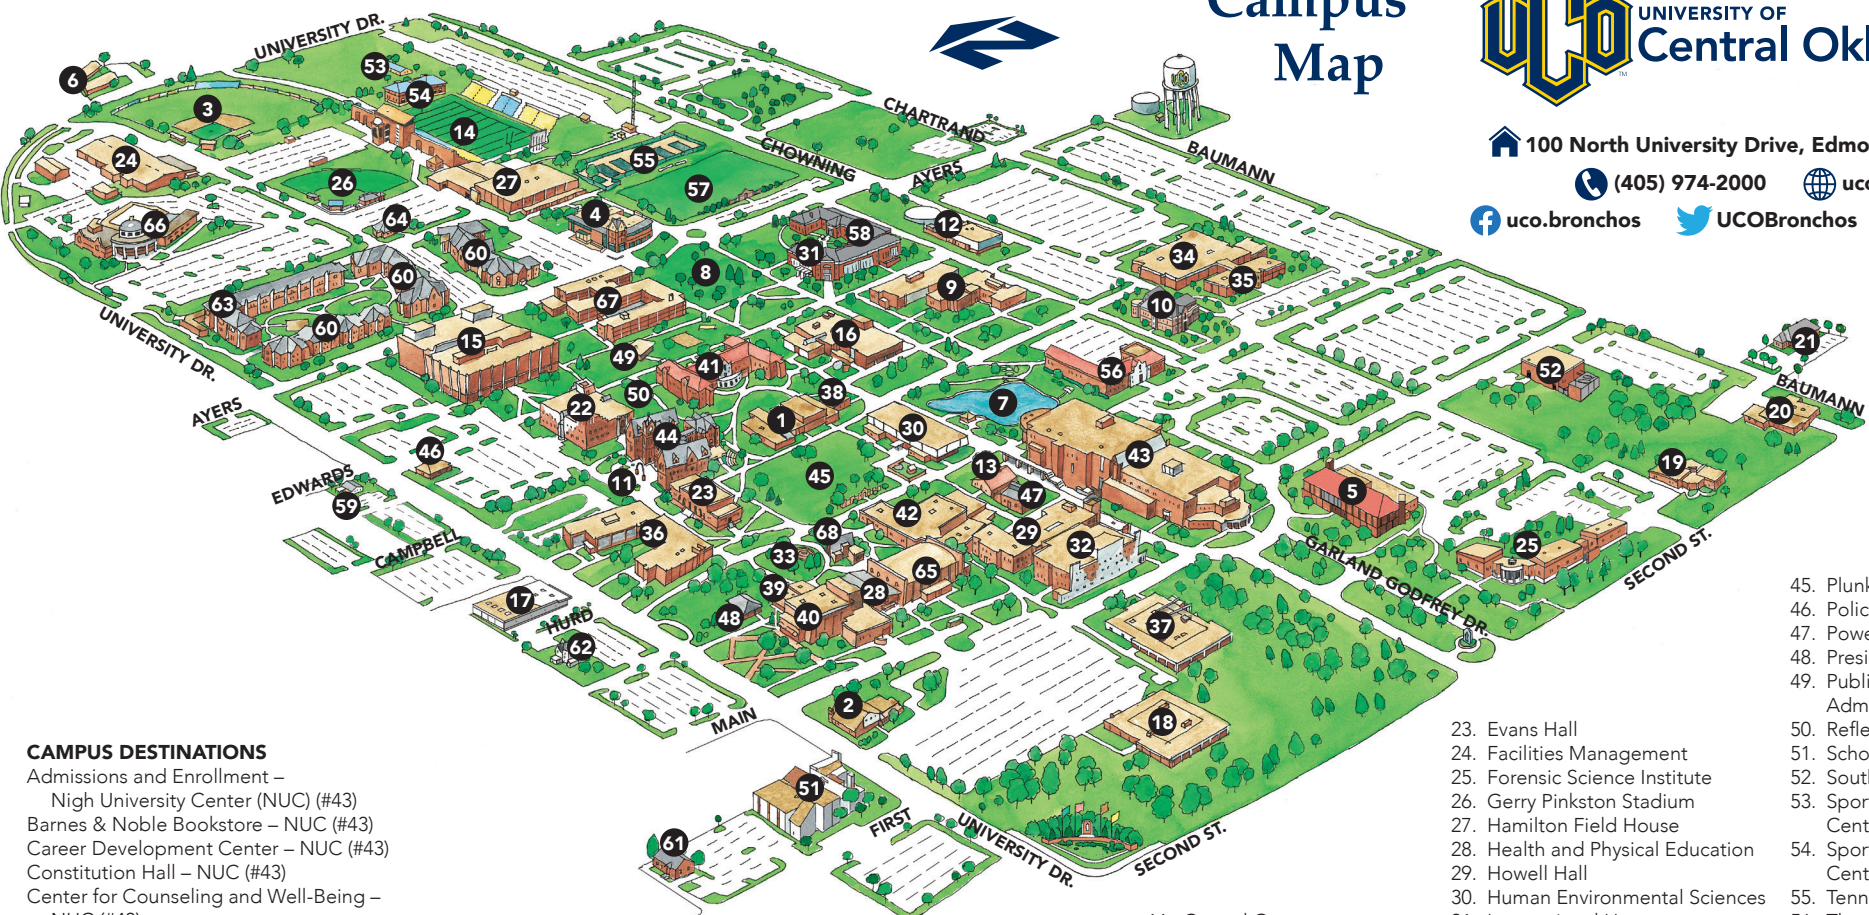

Campus Map

100 North University Drive, Edmond, OK 73034

(405) 974-2000 uco.edu

uco.bronchos UCOBronchos ucobronchos

CAMPUS DESTINATIONS

- Admissions and Enrollment – Nigh University Center (NUC) (#43)
- Barnes & Noble Bookstore – NUC (#43)
- Career Development Center – NUC (#43)
- Constitution Hall – NUC (#43)
- Center for Counseling and Well-Being – NUC (#43)
- Employment – Bausher Place (#4)
- Financial Aid – NUC (#43)
- Fraternity and Sorority Life – NUC (#43)
- Global Affairs – NUC (#43)
- Housing – Bausher Place (#4)
- MidFirst Bank – NUC (#43)
- Parking Permits – Bausher Place (#4)
- R.K. Black Office – NUC (#43)
- Radke Fine Arts Theatre – Center for Transformative Learning (#10)
- Student Engagement – NUC (#43)
- Troy Smith Lecture Hall – Business (#9)
- UCO Foundation – Evans Hall (#23)

METRO CAMPUS LOCATIONS

Academy of Contemporary Music (ACM@UCO)
25 S. Oklahoma Ave.,
Downtown Oklahoma City

Center for eLearning and Connected Environments
201 N. Bryant Ave.,
Edmond

Jazz Lab
100 E. 5th St.,
Edmond

UCO Boathouse at Arcadia Lake
Arcadia Lake - Second St. and
Midwest Blvd.

UCO Boathouse at Oklahoma River
732 Riversport Dr.,
Oklahoma River Boathouse District,
Downtown Oklahoma City

UCO at Carnegie Centre
131 Dean A. McGee Ave.,
Downtown Oklahoma City

UCO at Santa Fe Plaza
101 North E.K. Gaylord, Ste. 1
Downtown Oklahoma City